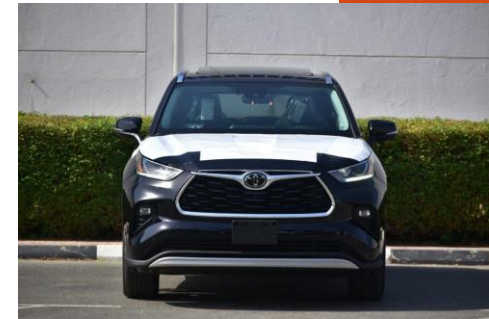

STAR SAFETY SYTEM

**SMART STOP TECHNOLOGY
VEHICLE STABILITY CONTROL
ANTI-LOCK BRAKES
TRACTION CONTROL
ELECTRONIC BRAKE DISTRIBUTUON
BRAKE ASSIST**

SECURITY: ENGINE IMMOBILIZER ANTI-THEFT SYSTEM

SECURITY CONVENIENCE

**120V/100-WATT POWER OUTLET
POWER REAR DOOR WITH KICK SENSOR
SMART KEY W/PUSH BUTTON START
KEYLESS ENTRY WITH TRUNK RELEASE
POWER DOOR LOCKS
QI-COMPATIBLE WIRELESS CHARGING WITH LIGHT INDICATOR
DIGITAL CLOCK
REAR DDOR SUNSHADE
INTERGRATED GARAGE DOOR OPENER**

WARNING: TIRE PRESSURE MONITORING SYTEM AITH AUTO LOCATION

WHEELS: UNIQUE PLATINUM 20" ALLOY WHEELS

TIRES: P235/55R20

EXTERIOR:

**FRONT & REAR SPLASH GUARDS
PANORAMIC MOONROOF
CHROME ROOF RAILS
COLOUR-KEYED REAR SPOILER
PLATINUM COLOURED FRONT BUMPER & REAR SKID PLATE**

EXTERIOR LIGHTING:

**LED DAYTIME RUNNIUNG LIGHT
LED FOG LAMPS
PREMIUM LED HEADLAMPS**

EXTERIOR MIRRORS:

**INTERGARTED SIGNAL LAMPS
POWER ADJUSTABLE
COLOR KEYED HEATED MIRRORS, MEMORY MIRRORS
PUDDLE LAMP WITH "HIGHLANDER" LOGO
REVERSE AUTO TILTING EXTERIR MIRRORS**