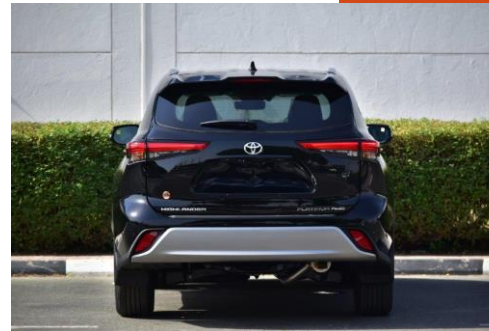

STAR SAFETY SYTEM

**SMART STOP TECHNOLOGY
VEHICLE STABILITY CONTROL
ANTI-LOCK BRAKES
TRACTION CONTROL
ELECTRONIC BRAKE DISTRIBUTUON
BRAKE ASSIST**

SECURITY: ENGINE IMMOBILIZER ANTI-THEFT SYSTEM

SECURITY CONVENIENCE

**120V/100-WATT POWER OUTLET
POWER REAR DOOR WITH KICK SENSOR
SMART KEY W/PUSH BUTTON START
KEYLESS ENTRY WITH TRUNK RELEASE
POWER DOOR LOCKS
QI-COMPATIBLE WIRELESS CHARGING WITH LIGHT INDICATOR
DIGITAL CLOCK
REAR DDOR SUNSHADE
INTERGRATED GARAGE DOOR OPENER**

WARNING: TIRE PRESSURE MONITORING SYTEM AITH AUTO LOCATION

WHEELS: UNIQUE PLATINUM 20" ALLOY WHEELS

TIRES: P235/55R20

EXTERIOR:

**FRONT & REAR SPLASH GUARDS
PANORAMIC MOONROOF
CHROME ROOF RAILS
COLOUR-KEYED REAR SPOILER
PLATINUM COLOURED FRONT BUMPER & REAR SKID PLATE**

EXTERIOR LIGHTING:

**LED DAYTIME RUNNIUNG LIGHT
LED FOG LAMPS
PREMIUM LED HEADLAMPS**

EXTERIOR MIRRORS:

**INTERGARTED SIGNAL LAMPS
POWER ADJUSTABLE
COLOR KEYED HEATED MIRRORS, MEMORY MIRRORS
PUDDLE LAMP WITH "HIGHLANDER" LOGO
REVERSE AUTO TILTING EXTERIR MIRRORS**