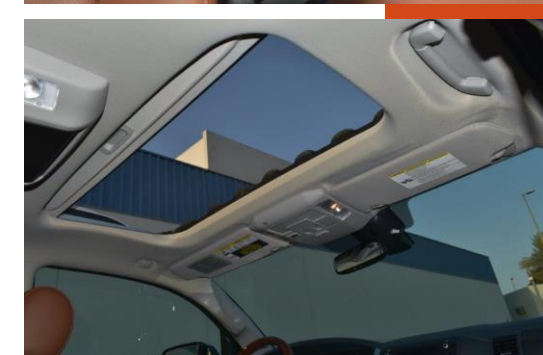

VIDEO

2 SETS OF WIRELESS HEADPHONES, REAR SEAT ENTERTAINMENT SYSTEM
REMOTE CONTROL, 9-INCH LIQUID CRYSTAL DISPLAY (LCD) REAR MONITOR

SAFETY

FRONT PASSENGER AIRBAGS STATUS INDICATOR, DUAL STAGE DRIVER-
AND PASSENGER AIR BAG, SUPPLEMENTAL RESTRAINT SYSTEM
FRONT SEAT MOUNTED SIDE AIR BAGS, ROLL-SENSING FRONT AND
REAR HEAD/SIDE CURTAIN AIR BAGS, DRIVER AND PASSENGER KNEE AIRBAGS
ANCHOR POINTS FOR CHILD RESTRAINT SEATS, TOTAL NUMBER OF AIR BAGS: 8
CHILD PROTECTOR, REAR DOOR LOCKS, FRONT SEAT BELT ANCHOR HEIGHT ADJUSTERS
MIDDLE ROW OUTBOARD SEATBELT ANCHOR HEIGHT ADJUSTERS
FRONT SEATBELT PRE-TENSIONERS AND FORCE LIMITERS
ALL POSITION 3-POINT LAP AND SHOULDER BELT, FRONT TOW HOOK
BLIND SPOT MONITOR SYSTEM WITH REAR CROSS TRAFFIC ALERT

TOYOTA SAFETY SENSE

PRE-COLLISION SYSTEM, AUDIO HIGH BEAM, DYNAMIC RADAR-
CRUISE CONTROL (FULL SPEED), LANE DEPARTURE ALERT WITH
STEERING ASSIST