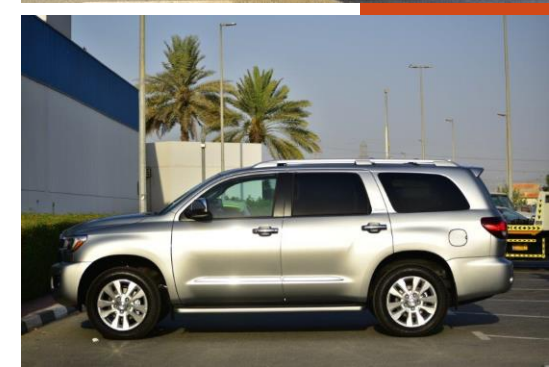

TRANSMISSION

**6-SPEED AUTOMATIC, SUPER ELECTRONICALLY CONTROLLED TRANSMISSION
(SUPER ECT), AUTOMATIC TRANSMISSION FLUID WARMER**

STEERING WHEEL

**POWER TILT AND TELESCOPIC STEERING WHEEL, STEERING WHEEL AUDIO
AND HVAC CONTROLS, 4-SPOKE WHEEL**

STEERING

POWER VARIABLE ASSIST, RACK AND PINION TYPE

FRONT SUSPENSION

**ADAPTIVE VARIABLE FRONT SUSPENSION (AVS)
SHOCK ABSORBERS, INDEPENDENT, DOUBLE WISHBONE TYPE
COIL SPRINGS, STABILIZER BAR**

REAR SUSPENSION

**ADAPTIVE VARIABLE REAR SUSPENSION (AVS), LOAD LEVELLING-
REAR AIR SUSPENSION, INDEPENDENT, DOUBLE WISHBONE TYPE**

TIRES/WHEELS

**275/55R20 TIRES, ALL SEASON TIRES
20" ALUMINIUM ALLOY WHEELS, UNIQUE ALLOY WHEELS LOCK PACKAGE**

BRAKES

**POWER ASSISTED, FRONT VENTILATED DISC, REAR VENTILATED DISC
ANTI LOCK BRAKING SYSTEM, BRAKE ASSIST, ELECTRONIC BRAKE –
FORCE DISTRIBUTION**

CLIMATE CONTROL

**CABIN AIR FILTER, REAR SEAT HEATER DUCTS, 3-ZONE INDEPENDENT-
AUTOMATIC CLIMATE CONTROL**

AUDIO

**JBL SYNTHESIS AUDIO SYSTEM, 4-CHANNEL AMPLIFIER, 14-SPEAKERS
NAVIGATION, SMS-TO SPEECH-EMAIL-TO-SPEECH, BLUETOOTH-
CAPABILITY AM/FM/CD WITH MP3/WMA/ PLAYER
INTEGRATED SIRIUSXM SATELLITE RADIO, AUDIO AUXILIARY INPUT-
JACK, USB AUDIO INPUT, DIVERSITY ANTENNA, GLASS IMPRINTED ANTENNA
6.1 INCH DISPLAY AUDIO, ADVANCED VOICE RECOGNITION**