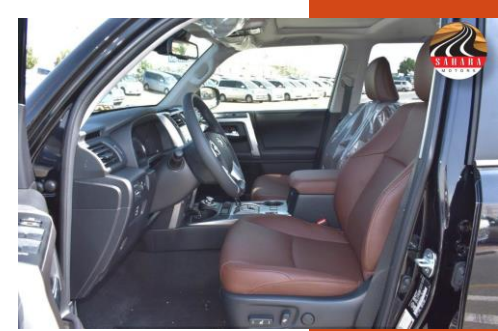

LIMITED OPTIONS:

CONNECTED SERVICES BY TOYOTA PREMIUM AUDIO WITH REMOTE, 15 SPEAKER JBL AUDIO SYSTEM, ANTI- THEFT SYSTEM, SILVER PAINTED ROOF RAILS, POWER SLIDE/ TILT MOONROOF, SMART KEY W/ PUSH BUTTON START, POWER ADJUSTABLE HEATED EXTERIOR MIRRORS, PREMIUM PAINT, DUAL ZONE AUTOMATIC CLIMATE CONTROL, LEATHER SEATS, KEY FOB REMOTE START, GUAGE DOOR OPENER