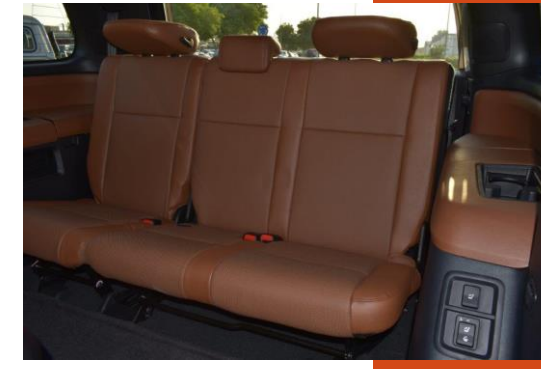

VIDEO

2 SETS OF WIRELESS HEADPHONES, REAR SEAT ENTERTAINMENT SYSTEM
REMOTE CONTROL, 9-INCH LIQUID CRYSTAL DISPLAY (LCD) REAR MONITOR

SAFETY

FRONT PASSENGER AIRBAGS STATUS INDICATOR, DUAL STAGE DRIVER-
AND PASSENGER AIR BAG, SUPPLEMENTAL RESTRAINT SYSTEM
FRONT SEAT MOUNTED SIDE AIR BAGS, ROLL-SENSING FRONT AND
REAR HEAD/SIDE CURTAIN AIR BAGS, DRIVER AND PASSENGER KNEE AIRBAGS
ANCHOR POINTS FOR CHILD RESTRAINT SEATS, TOTAL NUMBER OF AIR BAGS: 8
CHILD PROTECTOR, REAR DOOR LOCKS, FRONT SEAT BELT ANCHOR HEIGHT ADJUSTERS
MIDDLE ROW OUTBOARD SEATBELT ANCHOR HEIGHT ADJUSTERS
FRONT SEATBELT PRE-TENSIONERS AND FORCE LIMITERS
ALL POSITION 3-POINT LAP AND SHOULDER BELT, FRONT TOW HOOK
BLIND SPOT MONITOR SYSTEM WITH REAR CROSS TRAFFIC ALERT

TOYOTA SAFETY SENSE

PRE-COLLISION SYSTEM, AUDIO HIGH BEAM, DYNAMIC RADAR-
CRUISE CONTROL (FULL SPEED), LANE DEPARTURE ALERT WITH
STEERING ASSIST